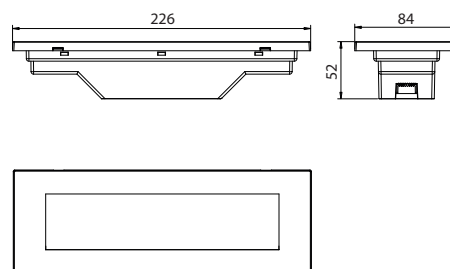

**TYPE**Professional LED for **Outdoor Lighting**

PRO

CRI ≥ 80

IP65

100°

220-240V
50/60Hz15,000h
L70

Model:	Ernest in opal
Format:	Rectangular
Location:	Exterior
Wattage:	6W
Materials:	Aluminium
Led Color:	3000K / 4000K / 6500K
Product Dimension:	226*84*52mm
IP Code:	65
Fixation:	Wall
CRI :	80
Lumen Output:	300
Frequency:	50/60 Hz
Beam Angle:	100°

CCT [switch](#)**DIMENSION DRAW****OUTDOOR**